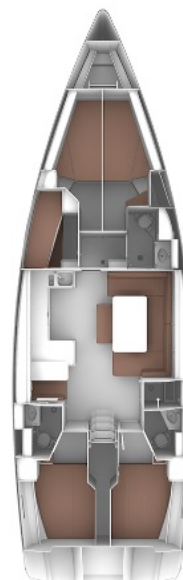

Bavaria 51 cruiser ISABELLA

Technical data

Built: 2018
LOA = Overall length (m): 14,99
Max. beam (m): 4,67
Draft (m): 2,25
Canvassize (m2): 131,00
Engine: Volvo Penta 55 kW/75 hp
Heads: 3+separate shower
Water tank (l): 560
Fuel tank (l): 280
Cabins: 5 + Salon
Berths: 10+1
Height in salon (m): 2,11
Height of mast above water line (m): 22,35
Unladen weight (kg): 14.100,00

Standard equipment

- BOWTHRUSTER
- BIMINI
- SPRAYHOOD
- STEREO/RADIO/CD-PLAYER
- ELECTRIC WINDLASS (ANCHOR)
- 2 X STEERING WHEEL
- COCKPIT LOUDSPEAKERS
- COCKPIT SHOWER
- COCKPIT TABLE
- WARM WATER

Navigation equipment

Safety equipment

Canvas

- ROLL MAIN SAIL
- ROLL GENOA WITH FURLEX

Deck equipment

- ANCHOR WITH CHAIN 45 m
- ACCESSORY ANCHOR WITH 25 m ROPE
- DINGHY WITH OARS AND PUMP
- 6 MOORING ROPES
- 6 FENDERS
- 1 ROUND FENDER
- 2 WINCH HANDLES
- WATER HOSE
- BRUSH
- GANGWAY
- AC 230 V CABLE
- FLOATING ROPE (1 x 30m)
- 1 BOATHOOK