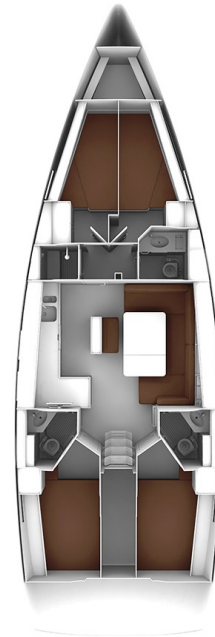

Bavaria 46 cruiser Bardolino

Technical data

Built: 2017

LOA = Overall length (m): 14,27

Max. beam (m): 4,35

Draft (m): 2,10

Canvassize (m²): 108,00

Engine: Volvo penta 55 kW/75 hp

Heads: 3

Water tank (l): 360

Fuel tank (l): 210

Cabins: 4 + Salon

Berths: 8+1

Unladen weight (kg): 12.600,00

Standard equipment

- BOWTHRUSTER
- BIMINI
- SPRAYHOOD
- STEREO/RADIO/CD-PLAYER
- ELECTRIC WINDLASS (ANCHOR)
- 2 X STEERING WHEEL
- COCKPIT LOUDSPEAKERS
- COCKPIT SHOWER
- COCKPIT TABLE
- WARM WATER

Canvas

- ROLL MAIN SAIL
- ROLL GENOA WITH FURLEX

Deck equipment

- ANCHOR WITH CHAIN 50 m
- ACCESSORY ANCHOR WITH 25 m ROPE
- DINGHY WITH OARS AND PUMP
- 6 MOORING ROPES
- 6 FENDERS
- 1 ROUND FENDER
- 2 WINCH HANDLES
- WATER HOSE
- BRUSH
- GANGWAY
- AC 230 V CABLE
- FLOATING ROPE (1 x 30m)
- 1 BOATHOOK