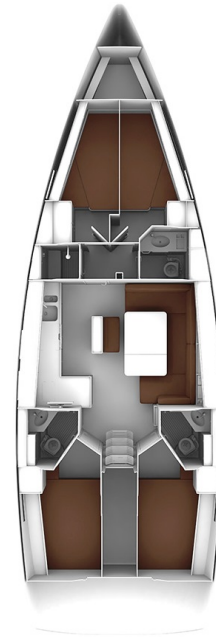

# Bavaria 46 cruiser Tokaj

## Technical data

**Built:** 2018

**LOA = Overall length (m):** 14,27

**Max. beam (m):** 4,35

**Draft (m):** 2,10

**Canvassize (m2):** 108,00

**Engine:** Volvo penta 55 kW/75 hp

**Heads:** 3

**Water tank (l):** 360

**Fuel tank (l):** 210

**Cabins:** 4 + Salon

**Berths:** 8+1

**Unladen weight (kg):** 12.600,00

## Standard equipment

- BOWTHRUSTER
- BIMINI
- SPRAYHOOD
- ELECTRIC WINDLASS (ANCHOR)
- 2 X STEERING WHEEL
- COCKPIT SHOWER
- COCKPIT TABLE
- WARM WATER