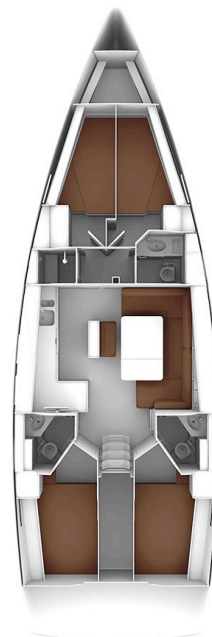

Bavaria 46 cruiser Tokaj

Technical data

Built: 2018

LOA = Overall length (m): 14,27

Max. beam (m): 4,35

Draft (m): 2,10

Canvassize (m2): 108,00

Engine: Volvo penta 55 kW/75 hp

Heads: 3

Water tank (l): 360

Fuel tank (l): 210

Cabins: 4 + Salon

Berths: 8+1

Unladen weight (kg): 12.600,00

Standard equipment

- BOWTHRUSTER
- BIMINI
- SPRAYHOOD
- STEREO/RADIO/CD-PLAYER
- ELECTRIC WINDLASS (ANCHOR)
- 2 X STEERING WHEEL
- COCKPIT LOUDSPEAKERS
- COCKPIT SHOWER
- COCKPIT TABLE
- WARM WATER

Canvas

- ROLL MAIN SAIL
- ROLL GENOA WITH FURLEX

Deck equipment

- ANCHOR WITH CHAIN 50 m
- ACCESSORY ANCHOR WITH 25 m ROPE
- DINGHY WITH OARS AND PUMP
- 6 MOORING ROPES
- 6 FENDERS
- 1 ROUND FENDER
- 2 WINCH HANDLES
- WATER HOSE
- BRUSH
- GANGWAY
- AC 230 V CABLE
- FLOATING ROPE (1 x 30m)
- 1 BOATHOOK