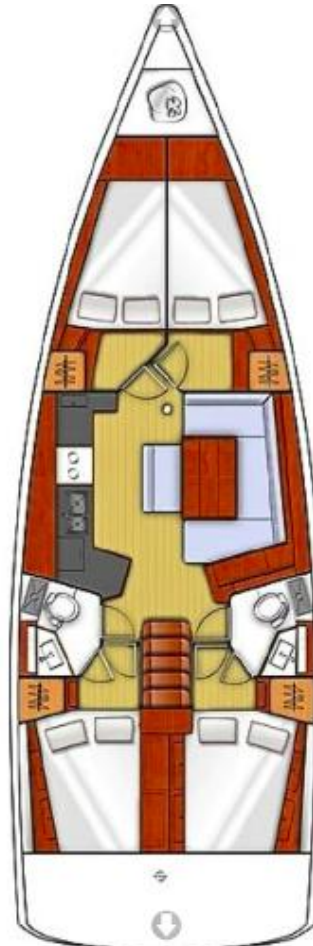

Beneteau Oceanis 45

Technical data

LOA = Overall length (m): 13,94

Max. beam (m): 4,50

Draft (m): 2,27

Canvassize (m²): 100,00

Engine: Yanmar diesel 54,00 hp

Heads: 2

Water tank (l): 370

Fuel tank (l): 200

Cabins: 4 + Salon

Berths: 8+2

Built: 2016

Standard & optional equipment

- BIMINI
- SPRAYHOOD
- ELECTRIC ANCHOR WINDLASS
- 2 X STEERING WHEEL
- COCKPIT LOUDSPEAKERS
- COCKPIT SHOWER
- COCKPIT TABLE
- WARM WATER SYSTEM
- GENERATOR
- DIESEL HEATING SYSTEM

Navigation equipment

- AUTOPILOT
- ECHOLOT
- LOG/SPEEDOMETER
- WIND INSTRUMENT
- GPS CHARTPLOTTER
- VHF-TRANSMITTER
- BARO-/HYGRO-/THERMOMETER
- RADAR REFLECTOR
- CLOCK
- BINOCULARS
- FLAGS
- NAVIGATION TOOLS
- HARBOUR PILOT
- SHIP REFERENCE BOOKS
- NAUTICAL CHARTS

Canvas

- FULL BATTEN MAINSAIL WITH LAZY BAG
- FURLING GENOA

Deck equipment

- ANCHOR WITH CHAIN 50 m
- ACCESSORY ANCHOR WITH 25 m ROPE
- DINGHY WITH OARS AND PUMP
- 2 MOORING ROPES
- 6 FENDERS
- 1 ROUND FENDER
- 2 WINCH HANDLES
- WATER HOSE
- BRUSH
- GANGWAY
- AC 230 V CABLE
- FLOATING ROPE (1 x 30m)
- 1 BOATHOOK